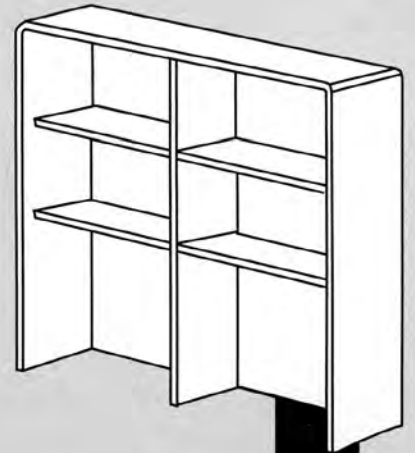

hutches

Model #	Dimensions HxWxD	Shelves
100-30 HT	30"H x 71"W x 12"D	2
100-36 HT	36"H x 71"W x 12"D	4
100-48 HT	48"H x 71"W x 12"D	6
100-60 HT	60"H x 71"W x 12"D	8
100-72 HT	72"H x 71"W x 12"D	8
100-84 HT	84"H x 71"W x 12"D	10

100 series OVERHEAD

Carmel Furniture Inc. • 404 Midland Avenue • Saddle Brook, New Jersey 07663

Tel: (201) 796-0099 • Fax: (201) 796-0478

www.carmelfurniture.com