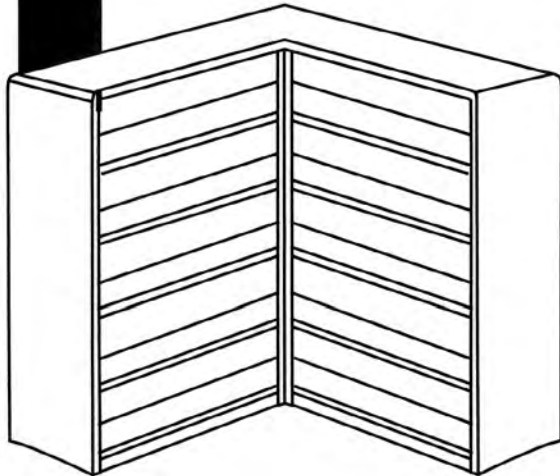

Carmel

Exceptional

WOOD VENEER

EXTRA THICK 1" Shelves
Back Panel-3/8" Plywood

Value

100 series

BOOKCASES

corner

Model #	Dimensions HxWxD	Shelves
100-30 COR	30"Hx30"Wx30"D	2
100-36 COR	36"Hx36"Wx36"D	4
100-48 COR	48"Hx36"Wx36"D	6
100-60 COR	60"Hx36"Wx36"D	8
100-72 COR	72"Hx36"Wx36"D	8
100-84 COR	84"Hx36"Wx36"D	10